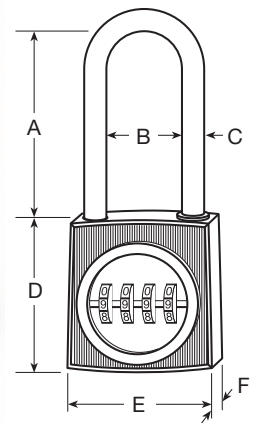

CCL Front Dial Sesamee® black • brass • chrome

The K2620 and K2621 Sesamee® padlocks with hardened steel shackles from CCL Security Products feature a front combination dial, making it easier for users to operate the lock or change combination as necessary. The K2620 has a 1-inch shackle and the K2621 has a 2 ¹⁹/₃₂-inch shackle. Like all Sesamee® padlocks, the two locks provide keyless security for construction job sites, marinas, lockers, tool cribs, supply areas and other commercial and institutional applications. The padlocks are attractively packaged for retail display on a new card with complete operating instructions to help aid in point-of-purchase sales.

Sesamee®

front faced resettable • padlock

FEATURES & BENEFITS:

- Heavy duty combination padlock
- Diecast housing with case
- Hardened steel shackle
- 4-dials with 10,000 possible combinations
- Toe and Heel locking

BEST USED FOR:

- Industrial, Storefront & Business Gates
- Manufacturing Environments
- Utility Meters, Substations & Cable Boxes
- Marine Recreation
- Lockers

CCL FRONT DIAL SESAMEE®

black • brass • chrome