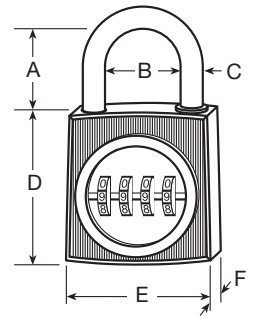

CCL Front Dial Sesamee® black • brass • chrome

The K2620 and K2621 Sesamee® padlocks with hardened steel shackles from CCL Security Products feature a front combination dial, making it easier for users to operate the lock or change combination as necessary. The K2620 has a 1-inch shackle and the K2621 has a 2 ¹⁹/₃₂-inch shackle. Like all Sesamee® padlocks, the two locks provide keyless security for construction job sites, marinas, lockers, tool cribs, supply areas and other commercial and institutional applications. The padlocks are attractively packaged for retail display on a new card with complete operating instructions to help aid in point-of-purchase sales.

Sesamee®

front faced resettable • padlock

FEATURES & BENEFITS:

- Heavy duty combination padlock
- Diecast housing with case
- Hardened steel shackle
- 4-dials with 10,000 possible combinations
- Toe and Heel locking

BEST USED FOR:

- Industrial, Storefront & Business Gates
- Manufacturing Environments
- Utility Meters, Substations & Cable Boxes
- Marine Recreation
- Lockers

CCL FRONT DIAL SESAMEE®

black • brass • chrome