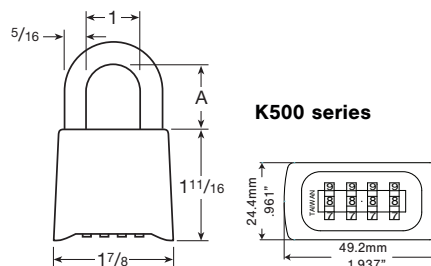

Sesame®

bottom resettable economy • padlock

FEATURES & BENEFITS:

- Set-your-own 4-digit combination for convenience and security
- Reset to any of 10,000 personalized combination
- 2" (51mm) wide diecast case for strength and weatherability
- 1" (25mm) hardened steel shackle for cut resistance

BEST USED FOR:

- Job Boxes & Gang Boxes
- Utility Meters, Substations & Cable Boxes
- Tool Chests & Tool Boxes
- Tool Cribs
- Lockers

ITEM #	MATERIAL	SHACKLE MATERIAL	(A) SHACKLE CLEARANCE	STOCK QTY	APPROX BOX WEIGHT (lbs./oz.)
AB410	Heavy pressure cast, Black Epoxy finish	Hardened steel, Chrome plated	9/16"	5	1/11
K500 3/4	Heavy pressure cast, Black Epoxy finish	Hardened steel, Chrome plated	1"	5	3/1
K500 2 1/4	Heavy pressure cast, Black Epoxy finish	Hardened steel, Chrome plated	2-1/4"	5	3/4

301 West Hintz Road
Wheeling, IL 60090
Telephone: 800.733.8588
Fax: 847.537.1881
www.cclsecurity.com
A Proud Union Company. (S.E.I.U.)