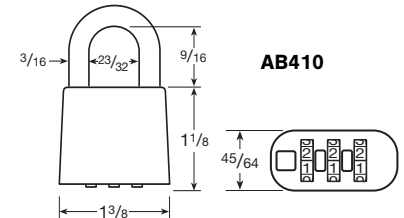

Sesame®

bottom resettable economy • padlock

FEATURES & BENEFITS:

- Set-your-own 4-digit combination for convenience and security
- Reset to any of 10,000 personalized combination
- 2" (51mm) wide diecast case for strength and weatherability
- 1" (25mm) hardened steel shackle for cut resistance

BEST USED FOR:

- Job Boxes & Gang Boxes
- Utility Meters, Substations & Cable Boxes
- Tool Chests & Tool Boxes
- Tool Cribs
- Lockers

ITEM #	MATERIAL	SHACKLE MATERIAL	(A) SHACKLE CLEARANCE	STOCK QTY	APPROX BOX WEIGHT (lbs./oz.)
AB410	Heavy pressure cast, Black Epoxy finish	Hardened steel, Chrome plated	9/16"	5	1/11
K500 3/4	Heavy pressure cast, Black Epoxy finish	Hardened steel, Chrome plated	1"	5	3/1
K500 2 1/4	Heavy pressure cast, Black Epoxy finish	Hardened steel, Chrome plated	2-1/4"	5	3/4