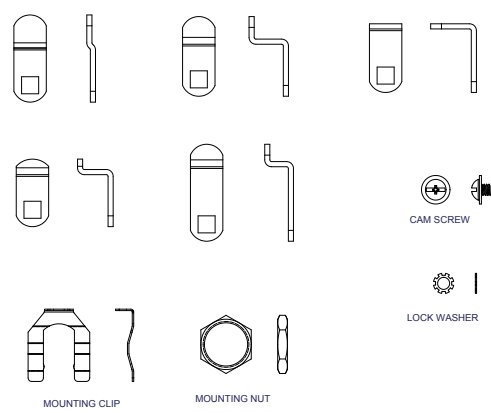

in-stock

Mailbox Locks

for interior & exterior architectural mailboxes

FEATURES & BENEFITS:

- Nut or clip mounted
- 90° counter-clock-wise cam turn to open
- Key removable in locked position only
- Supplied with selection of five cams, two keys, mounting nut, mounting clip, lock washer and cam screw

BEST USED IN:

- Apartments
- Condominiums
- Schools
- Lobbies

MODEL #	DESCRIPTION	BOX QTY
MBL 82010	Interior	25
MBL 82011	Exterior	25

301 West Hintz Road
Wheeling, IL 60090
Telephone: 800.733.8588
Fax: 847.537.1881
www.cclsecurity.com
A Proud Union Company. (S.E.I.U.)