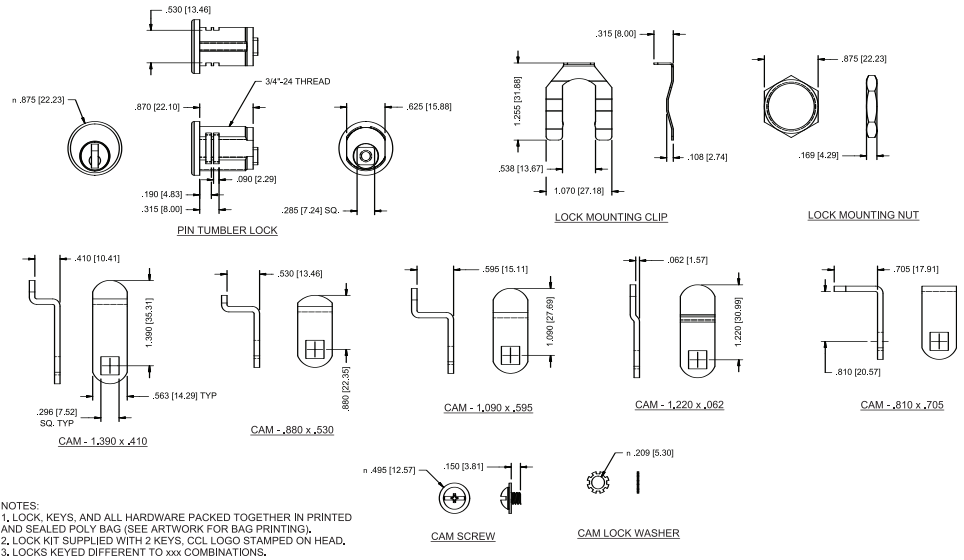

in-stock

Mailbox Locks

for interior & exterior architectural mailboxes

FEATURES & BENEFITS:

- Nut or clip mounted
- 90° counter-clock-wise cam turn to open
- Key removable in locked position only
- Supplied with selection of five cams, two keys, mounting nut, mounting clip, lock washer and cam screw

BEST USED IN:

- Apartments
- Condominiums
- Schools
- Lobbies

MODEL #	DESCRIPTION	BOX QTY
MBL 82010	Interior	25
MBL 82011	Exterior	25

301 West Hintz Road
Wheeling, IL 60090
Telephone: 800.733.8588
Fax: 847.537.1881
www.cclsecurity.com
A Proud Union Company. (S.E.I.U.)